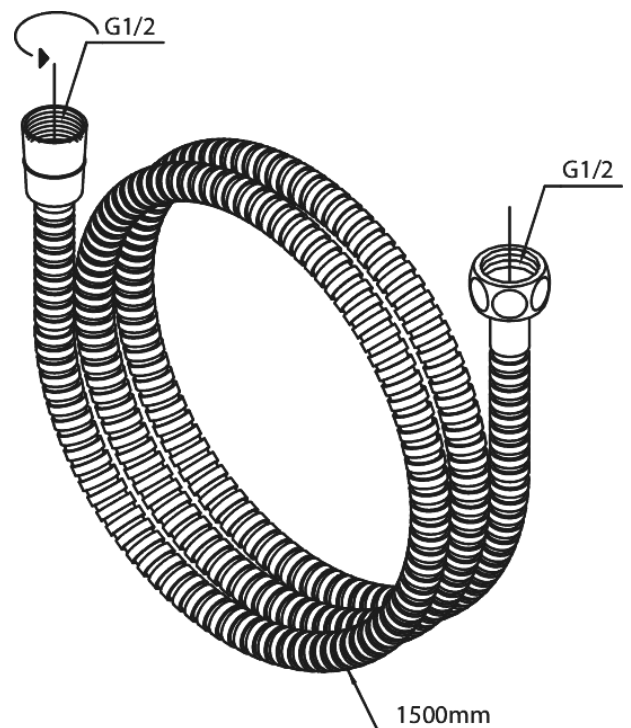

Shower Accessories

Shower Hose Metal 1500 mm

Article no.: 7665221
Finish: Matt White
Series: Shower Accessories

EAN no.: 5708516830412

FM Mattsson Mora Group Denmark
Hvidkærvej 48, 5250 Odense SV, DK-56416218